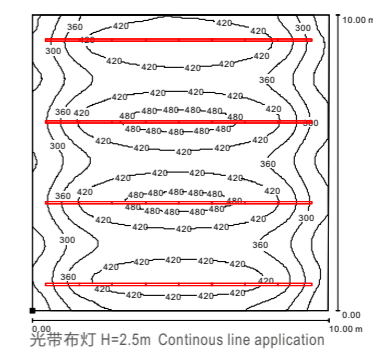

应用参考 Application reference

Open space: 10m x 10m x 3m; reflectance (%): ceiling80/wall50/floor20/ floor ceiling walls; illuminance is the average lux level on 0.75m working surface; "H" is the fittings installation height

开放式空间: 10m x 10m x 3m; 反射率(%): 天花板 80/墙壁50/地板20; 照度为 0.75m工作面平均照度; H为灯具安装离地高度。