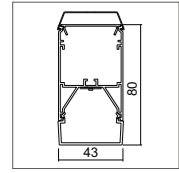

标准灯具 Standard single fitting

Item No	Power | Flux	L*W*H
715B-CS1150T18W	18W / 1620 lm	1150*43*80
715B-CS1710T27W	27W / 2430 lm	1703*43*80
715B-CS2270T36W	36W / 3420 lm	2263*43*80