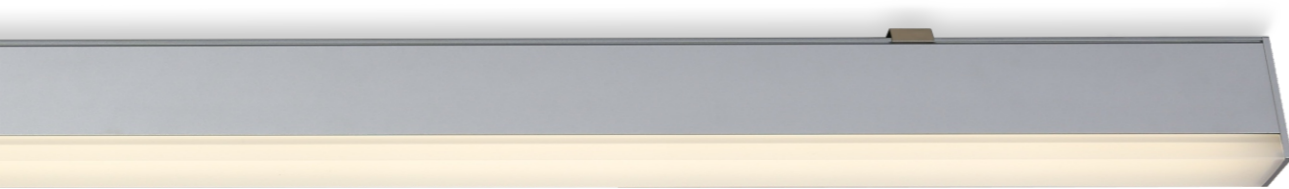

# NIMBLE-S CEILING SURFACE MOUNTED 715B

### 715B 吸顶灯

Ceiling surface mounted technical data sheet

715B 尼博线形吸顶灯为简约式LED灯具，采用优质铝合金型材灯体，无螺丝压铸铝端盖，灯具线条硬朗美观、外观尺寸比例科学，结构合理，安装维护方便灵活。“U”型PMMA面罩根据LED光波长开发，出光均匀无阴影、防眩光效果好，控光面罩与灯体完美结合使整个灯具更加美观。先进的热管理技术，散热优异，确保了灯具最大光输出的持续性及色温的一致性。此系列可做无边嵌入式安装。应用场所：写字楼、学校、医院、高档超市、酒店、商场、公共建筑等。

715B series ceiling surface mounted linear LED luminaire, housing made of high pressure extruded aluminum construction, die-cast aluminum end caps with no visible screws, UV and corrosion resistance, with beautiful appearance, the scientific proportion and reasonable dimensions, flexible installing methods, light body, excellent heat dissipation. U-shape high transmittance PMMA diffuser specially designed for LED light source creating smooth and uniform lighting distributions high visual comfort for all lighting applications, without visible dark spot or light gaps in seamless continuous lighting system. Advanced thermal management technology to ensure consistency of LED life span, color temperature and maximize output lumens. Trimless recessed mounted is also available for this series. Applications: Office, Educational Institutes, Hospitals, Warehouses, Hospitality, Retailers Etc.

## 规格参数 Technical Data

名称: 715B 吸顶灯  
 类型: 吸顶灯  
 灯体材料: 优质铝合金  
 表面处理: 静电喷涂  
 控光面罩: PMMA  
 光源: SMD  
 整灯光效: 90 lm/W  
 显色指数: ≥83  
 色温: 3000K/4000K/6500K  
 输入电压: 220-240V  
 驱动电源: 高转换率驱动电源  
 灯具寿命: 3万小时  
 电气等级: I