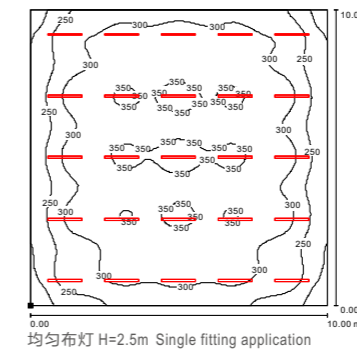

应用参考 Application reference

Open space: 10m x 10m x 3m; reflectance (%): ceiling80/wall50/floor20/ floor ceiling walls; illuminance is the average lux level on 0.75m working surface; "H" is the fittings installation height

开放式空间: 10m x 10m x 3m; 反射率(%): 天花板 80/墙壁50/地板20; 照度为 0.75m工作面平均照度; H为灯具安装离地高度。