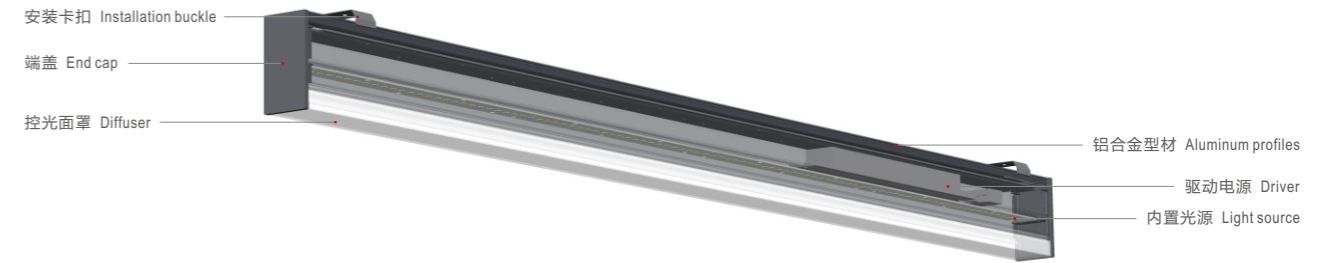

产品细节 Details

Nimble-s 尼博

715B 吸顶灯

Ceiling surface mounted technical data sheet

715B 尼博线形吸顶灯为简约式LED灯具，采用优质铝合金型材灯体，无螺丝压铸铝端盖，灯具线条硬朗美观、外观尺寸比例科学，结构合理，安装维护方便灵活。“U”型PMMA面罩根据LED光波长开发，出光均匀无阴影、防眩光效果好，控光面罩与灯体完美结合使整个灯具更加美观。先进的热管理技术，散热优异，确保了灯具最大光输出的持续性及色温的一致性。此系列可做无边嵌入式安装。应用场所：写字楼、学校、医院、高档超市、酒店、商场、公共建筑等。

715B series ceiling surface mounted linear LED luminaire, housing made of high pressure extruded aluminum construction, die-cast aluminum end caps with no visible screws, UV and corrosion resistance, with beautiful appearance, the scientific proportion and reasonable dimensions, flexible installing methods, light body, excellent heat dissipation. U-shape high transmittance PMMA diffuser specially designed for LED light source creating smooth and uniform lighting distributions high visual comfort for all lighting applications, without visible dark spot or light gaps in seamless continuous lighting system. Advanced thermal management technology to ensure consistency of LED life span, color temperature and maximize output lumens. Trimless recessed mounted is also available for this series. Applications: Office, Educational Institutes, Hospitals, Warehouses, Hospitality, Retailers Etc.

规格参数 Technical Data

名称: 715B 吸顶灯
类型: 吸顶灯
灯体材料: 优质铝合金
表面处理: 静电喷涂
控光面罩: PMMA
光源: SMD
整灯光效: 90 lm/W
显色指数: ≥83
色温: 3000K/4000K/6500K
输入电压: 220-240V
驱动电源: 高转换率驱动电源
灯具寿命: 3万小时
电气等级: I

Product name: 715B Ceiling surface mounted luminaires
Type: Ceiling surface mounted luminaires
Housing material: High-quality Aluminum alloy
Surface finish: Electrostatic thermo-painting
Diffuser material: PMMA
Light source: SMD
Luminaire efficiency: 90 lm/W
CRI: ≥83
Color temperature: 3000K / 4000K / 6500K
Input voltage: 220-240V
Driver: High efficiency driver
Lifespan: 30000h
Electrical grade: I

Indoor 室内适用	General lighting 基础照明	High efficiency 高光效	Long life 长寿命	Anti glare 防眩光	Accurate light distribution 准配光
No flickering 无频闪	IP 20 Protection level 防护等级	Protective grounding 保护接地	Fire protection 防火	Low lumen depreciation 低光衰	color-temp changing 调色温驱动电源
Microwave sensor 微波感应控制	Emergency kits 应急照明组件	DALI	light control 光控	Wifi or Ble, Zigbee	1-10V 1-10V dimming 1-10V调光
China Compulsory Certification 3C认证	CE certification CE认证	CB certification CB认证