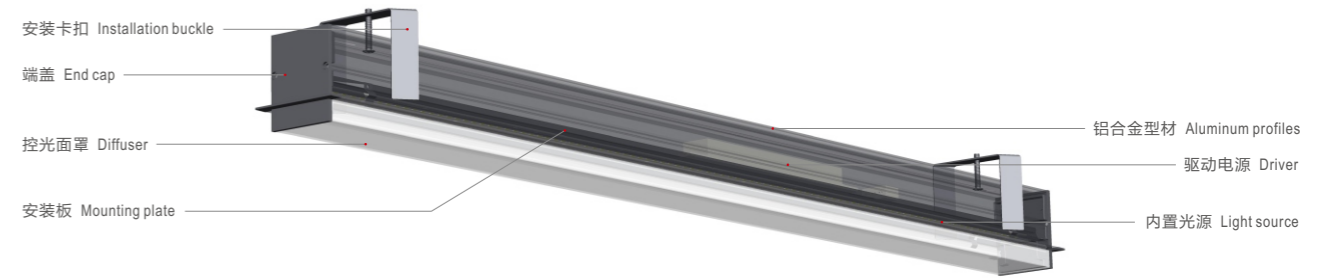

产品细节 Details

规格参数 Technical Data

名称: 733B 嵌入灯
类型: 嵌入灯
灯体材料: 优质铝合金
表面处理: 静电喷涂
控光面罩: PMMA
光源: SMD
整灯光效: 105 lm/W
显色指数: ≥83
色温: 3000K / 4000K / 6500K
输入电压: 220-240V
驱动电源: 高转换率驱动电源
灯具寿命: 3万小时
电气等级: I

Product name: 733B Recessed luminaire
Type: Recessed luminaires
Housing material: High-quality Aluminum alloy
Surface finish: Electrostatic thermo-painting
Diffuser material: PMMA
Light source: SMD
Luminaire efficiency: 105 lm /W
CRI: ≥83
Color temperature: 3000K / 4000K / 6500K
Input voltage: 220-240V
Driver: High efficiency driver
Lifespan: 30000h
Electrical grade: I

Indoor 室内适用	General lighting 基础照明	High efficiency 高光效	Long life 长寿命	Anti glare 防眩光	Accurate light distribution 准配光
No flickering 无频闪	IP 20 Protection level 防护等级	Protective grounding 保护接地	Fire protection 防火	Low lumen depreciation 低光衰	color-temp changing 调色温驱动电源
Microwave sensor 微波感应控制	Emergency kits 应急照明组件	DALI	light control 光控	Wifi or Ble, Zigbee	1-10V 1-10V dimming 1-10V调光
China Compulsory Certification 3C认证	CE certification CE认证	CB certification CB认证