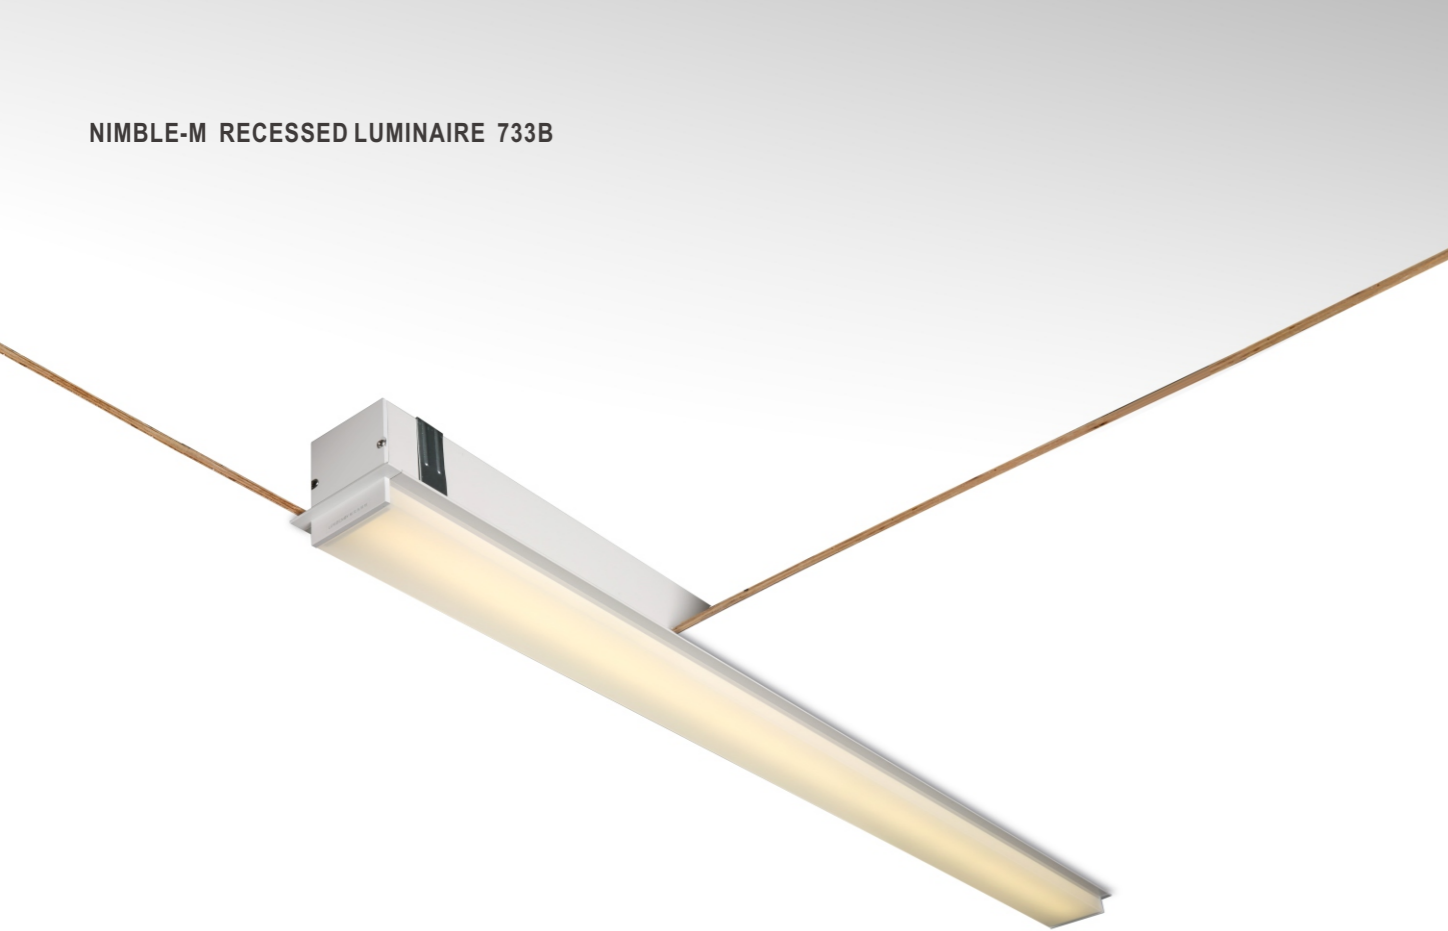

NIMBLE-M RECESSED LUMINAIRE 733B

Nimble-M 尼博

733B 嵌入灯

Recessed luminaires technical data sheet

733B 尼博线形嵌入灯, 采用优质铝合金型材灯体, 压铸铝端盖, 外观尺寸比例科学, 线条硬朗美观, 结构合理, 安装维护方便灵活。“U”型高透光率扩散型PMMA散光罩根据LED光波长专门开发, 透光率高、出光均匀无阴影、防眩光效果好, 控光面罩与灯具外壳完美结合使整个灯具更加美观。先进的热管理技术, 散热优异, 确保了灯具最大光输出的持续性及色温的一致性。
应用场所: 写字楼, 学校、医院、高档超市、商场、酒店、公共建筑等。

733B Nimble series ceiling recessed Linear LED luminaires, housing made of high pressure extruded aluminum construction, die-cast aluminum end caps, light body, excellent heat dissipation, UV and Corrosion resistance. Slim Compact series with Germany imported high transmittance U-shape PMMA diffuser specially designed for LED light source creating smooth and uniform lighting distributions. Fixed direct distributions only. Advanced thermal management technology to ensure consistency of LED life span, color temperature and maximize output lumens.

Applications: Offices, Educational Institutes, Hospitals, Warehouses, Hospitality, Retails Etc.

产品细节 Details

规格参数 Technical Data

名称: 733B 嵌入灯
 类型: 嵌入灯
 灯体材料: 优质铝合金
 表面处理: 静电喷涂
 控光面罩: PMMA
 光源: SMD
 整灯光效: 105 lm/W
 显色指数: ≥83
 色温: 3000K / 4000K / 6500K
 输入电压: 220-240V
 驱动电源: 高转换率驱动电源
 灯具寿命: 3万小时
 电气等级: I

Product name: 733B Recessed luminaire
Type: Recessed luminaires
Housing material: High-quality Aluminum alloy
Surface finish: Electrostatic thermo-painting
Diffuser material: PMMA
Light source: SMD
Luminaire efficiency: 105 lm /W
CRI: ≥83
Color temperature: 3000K / 4000K / 6500K
Input voltage: 220-240V
Driver: High efficiency driver
Lifespan: 30000h
Electrical grade: I