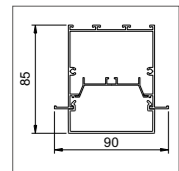

低功率 (HE)

CCT: 4000K
Colors: White

Item No	Power | Flux	L*W*H
733B-RM1160T18W	18W / 1910 lm	1160*90*85
733B-RM1720T27W	27W / 2855 lm	1720*90*85
733B-RM2280T36W	36W / 3800 lm	2280*90*85