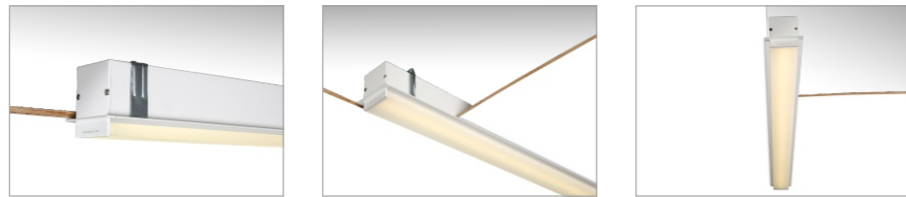

NIMBLE-M RECESSED LUMINAIRE 733B

Nimble-M 尼博

733B 嵌入灯

Recessed luminaires technical data sheet

733B 尼博线形嵌入灯, 采用优质铝合金型材灯体, 压铸铝端盖, 外观尺寸比例科学, 线条硬朗美观, 结构合理, 安装维护方便灵活。“U”型高透光率扩散型PMMA散光罩根据LED光波长专门开发, 透光率高、出光均匀无阴影、防眩光效果好, 控光面罩与灯具外壳完美结合使整个灯具更加美观。先进的热管理技术, 散热优异, 确保了灯具最大光输出的持续性及色温的一致性。
应用场所: 写字楼, 学校、医院、高档超市、商场、酒店、公共建筑等。

733B Nimble series ceiling recessed Linear LED luminaires, housing made of high pressure extruded aluminum construction, die-cast aluminum end caps, light body, excellent heat dissipation, UV and Corrosion resistance. Slim Compact series with Germany imported high transmittance U-shape PMMA diffuser specially designed for LED light source creating smooth and uniform lighting distributions. Fixed direct distributions only. Advanced thermal management technology to ensure consistency of LED life span, color temperature and maximize output lumens.

Applications: Offices, Educational Institutes, Hospitals, Warehouses, Hospitality, Retails Etc.

产品细节 Details

规格参数 Technical Data

名称: 733B 嵌入灯
 类型: 嵌入灯
 灯体材料: 优质铝合金
 表面处理: 静电喷涂
 控光面罩: PMMA
 光源: SMD
 整灯光效: 105 lm/W
 显色指数: ≥83
 色温: 3000K / 4000K / 6500K
 输入电压: 220-240V
 驱动电源: 高转换率驱动电源
 灯具寿命: 3万小时
 电气等级: I

Product name: 733B Recessed luminaire
Type: Recessed luminaires
Housing material: High-quality Aluminum alloy
Surface finish: Electrostatic thermo-painting
Diffuser material: PMMA
Light source: SMD
Luminaire efficiency: 105 lm /W
CRI: ≥83
Color temperature: 3000K / 4000K / 6500K
Input voltage: 220-240V
Driver: High efficiency driver
Lifespan: 30000h
Electrical grade: I