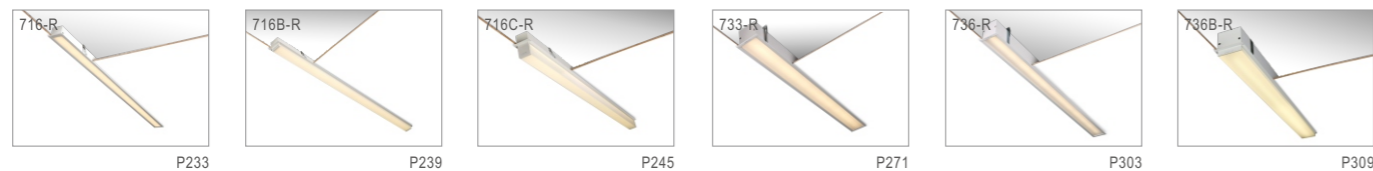

关联产品 Related products