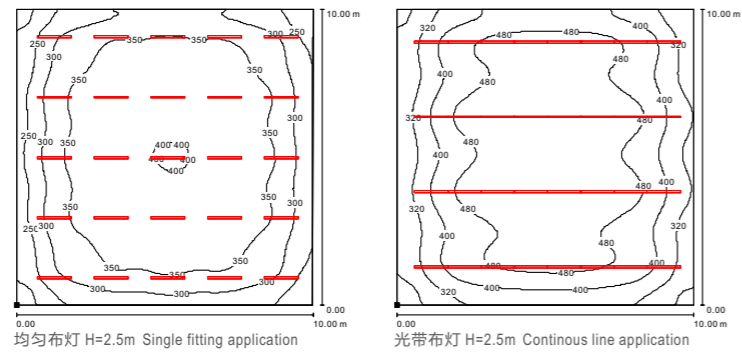

应用参考 Application reference

Open space: 10m x 10m x 3m; reflectance (%) : ceiling80/wall50/floor20/ floor ceiling walls; illuminance is the average lux level on 0.75m working surface; "H" is the fittings installation height

开放式空间：10m x 10m x 3m；反射率(%)：天花板 80/墙壁50/地板20；照度为 0.75m工作面平均照度；H为灯具安装离地高度。

Item No	Power | Flux	Number	W/m²	H=2.8m Illuminance(Lux)
733B-RM1160T18W	18W / 1890 lm	25	4.5	335
733B-RM9000T144W	144W / 13680 lm	4	5.76	435